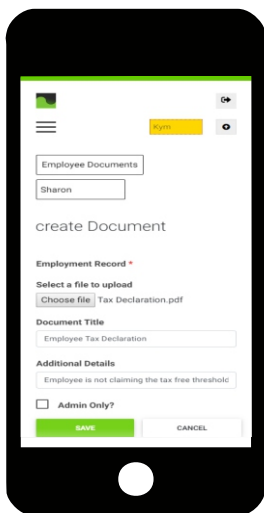

Abcom CLOUD

EMPLOYEE PORTAL

- Download Payslips**
- Search Pay History**
- Upload Employee Documents**
- Targeted Announcements System**
Incorporating Message Read receipts

www.abcom.com.au
1800 422 266

Abcom CLOUD

EMPLOYEE PORTAL

**Engage
with your
employees**

**Employees can
upload their
important
documents**

**Access to
payslips
view and
download**