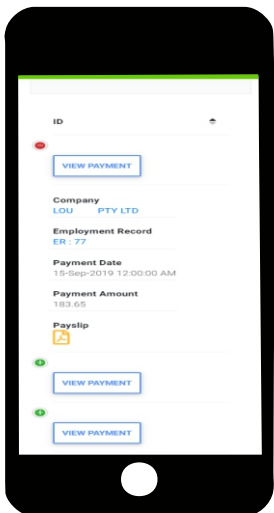

Abcom CLOUD

EMPLOYEE PORTAL

- Download Payslips**
- Search Pay History**
- Upload Employee Documents**
- Targeted Announcements System**
Incorporating Message Read receipts

www.abcom.com.au
1800 422 266

Abcom CLOUD

EMPLOYEE PORTAL

**Engage
with your
employees**

**Employees can
upload their
important
documents**

**Access to
payslips
view and
download**